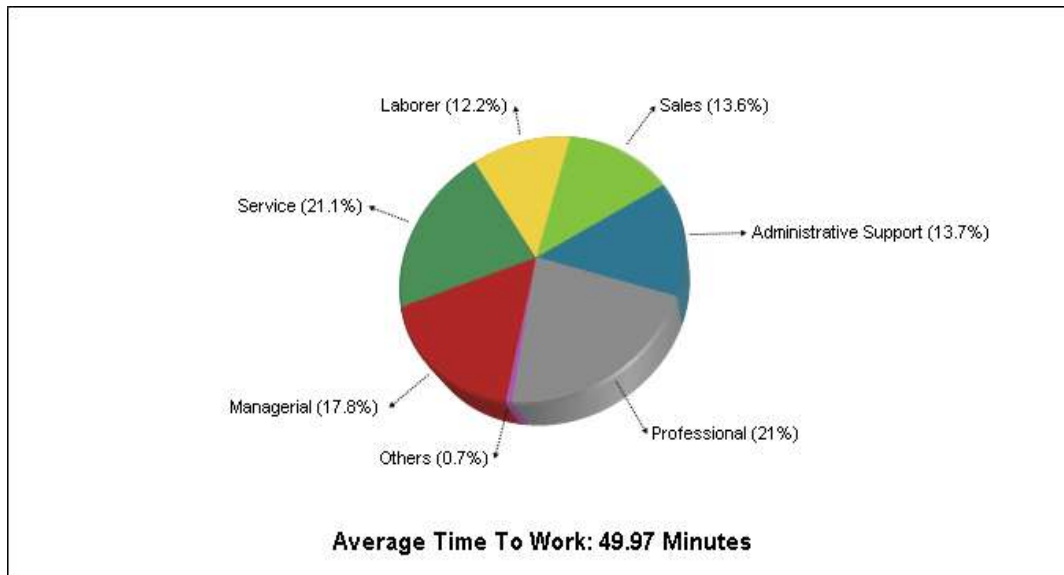

Location: Brentwood, CA Neighborhood Employment

Prepared by The Duggan Group
BROKER, REALTOR®