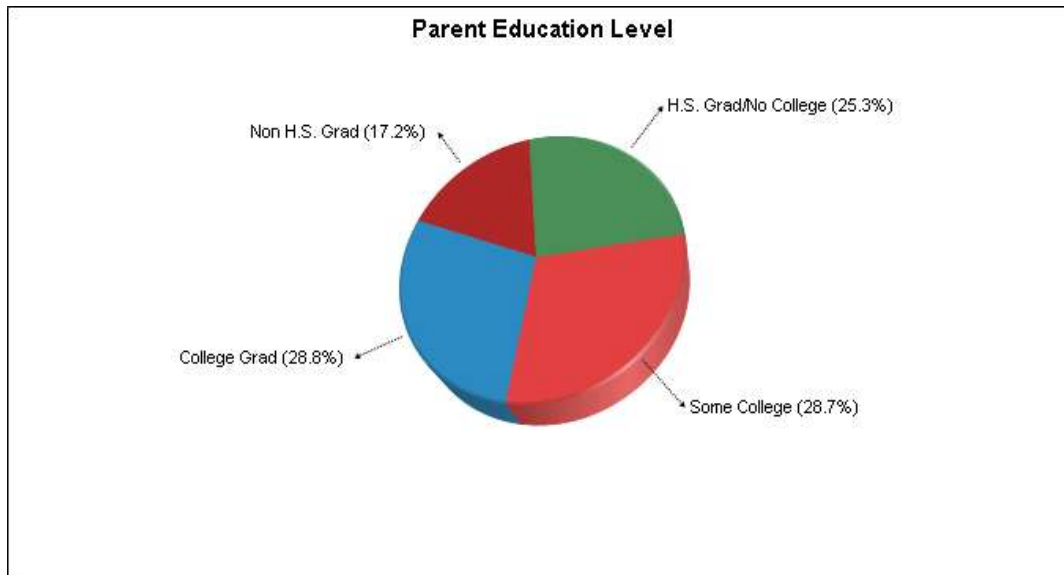

Location: Brentwood, CA Parent Education Level

Prepared by The Duggan Group
BROKER, REALTOR®