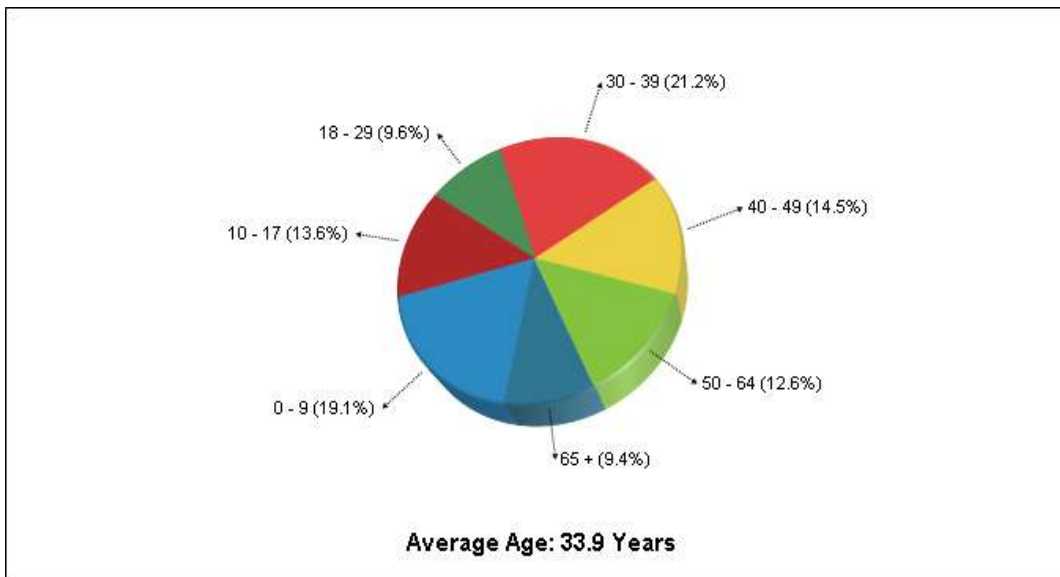

## Location: Brentwood, CA Neighborhood Age Breakdown

Prepared by The Duggan Group  
BROKER, REALTOR®