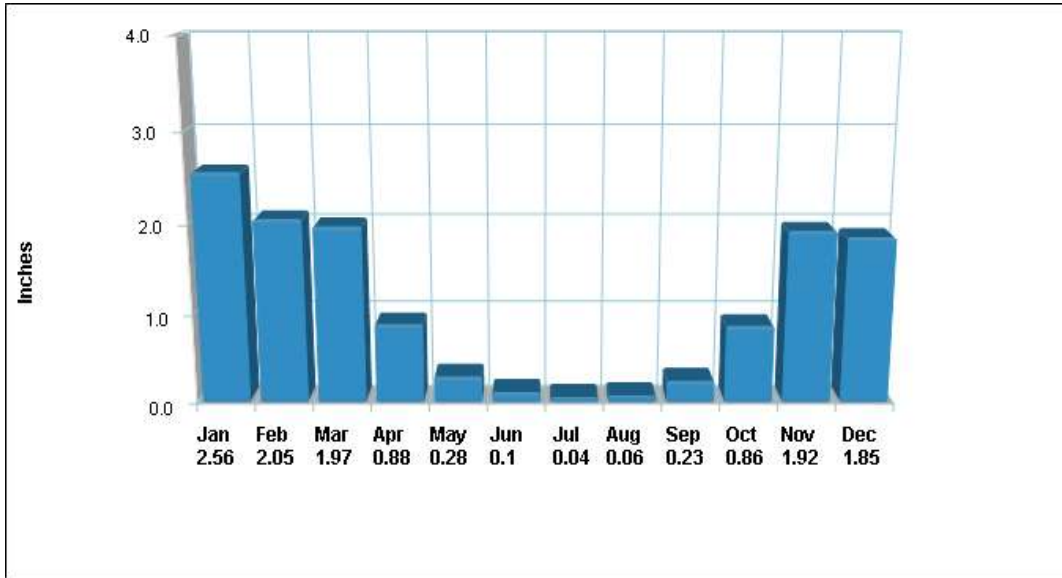

# Brentwood

Prepared by The Duggan Group  
BROKER, REALTOR®

Copyright eNeighborhoods, LLC The accuracy of all information is deemed reliable, but is not guaranteed.

**Average Precipitation  
Measured at ANTIOCH (elevation: 60ft.)**