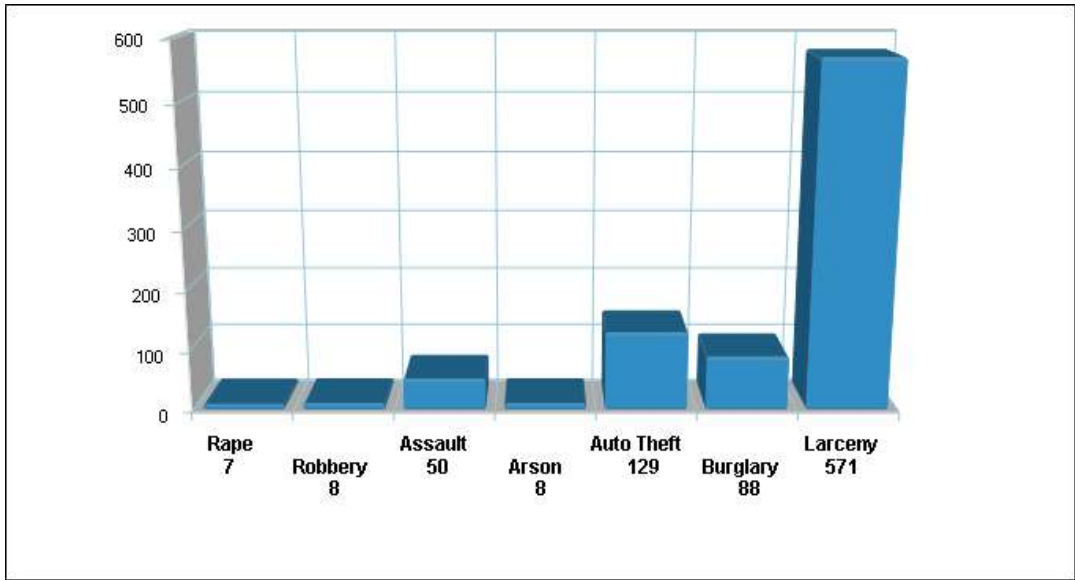

**Location: Brentwood, CA
City/Area Crime Incidents**

Prepared by The Duggan Group
BROKER, REALTOR®