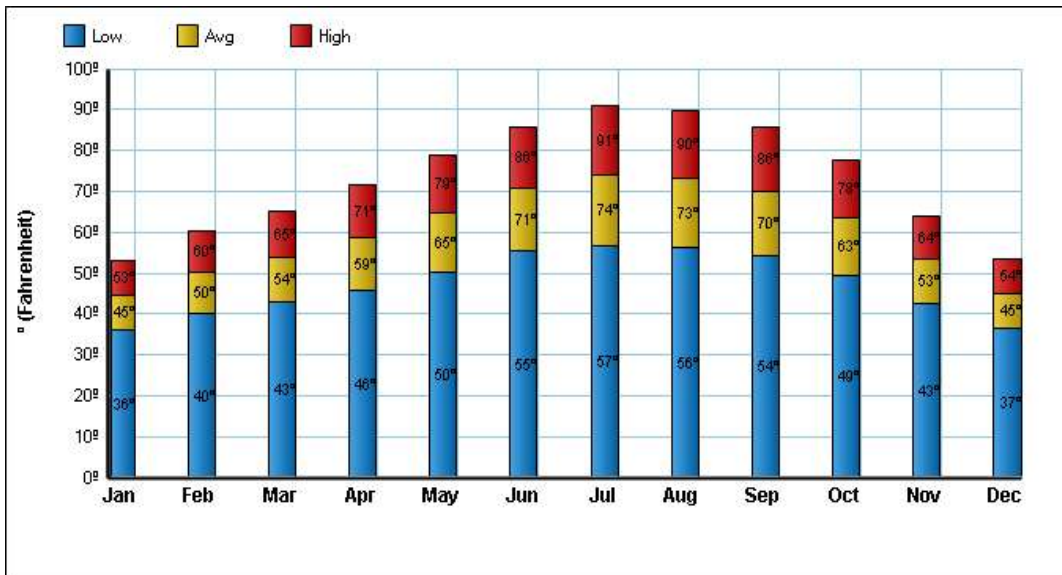

**Temperature
Measured at ANTIOCH (elevation: 60ft.)**

Prepared by The Duggan Group
BROKER, REALTOR®