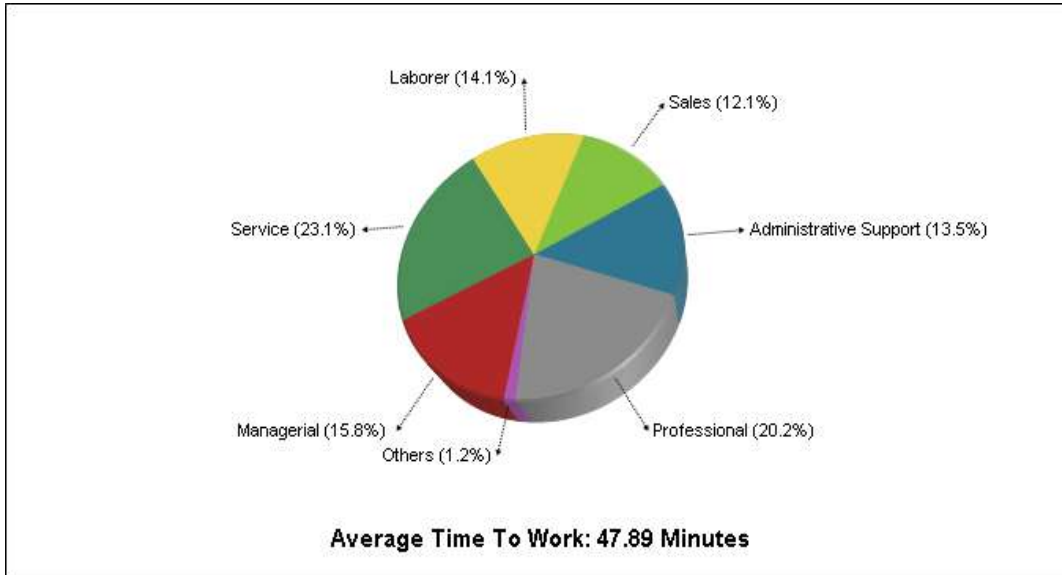

Location: Brentwood, CA City/Area Employment