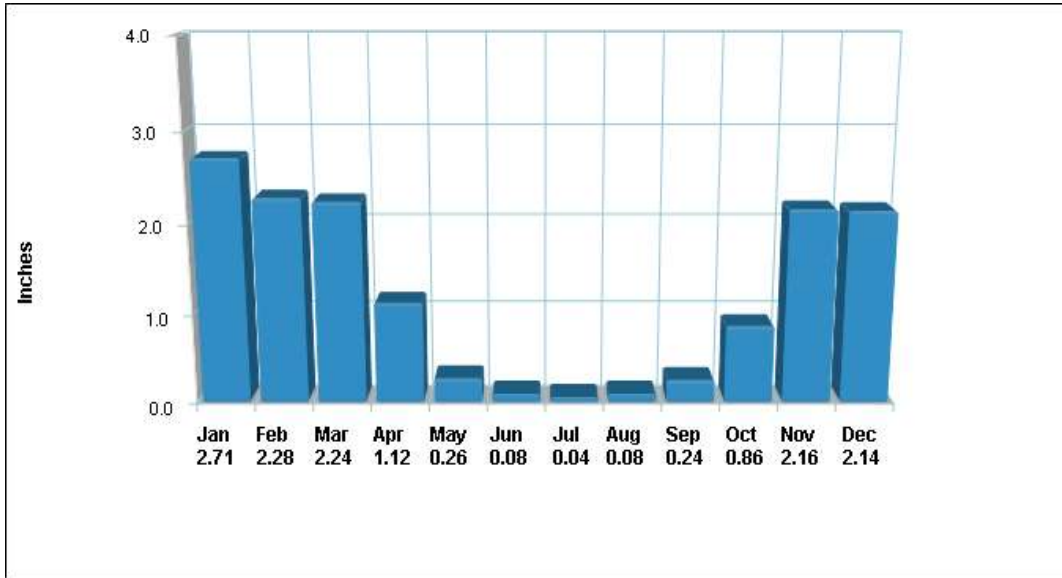

**Average Precipitation
Measured at LIVERMORE (elevation: 480ft.)**

**Temperature
Measured at LIVERMORE (elevation: 480ft.)**

Prepared by The Duggan Group
BROKER, REALTOR®

Crime Information

Livermore

Prepared by The Duggan Group
BROKER, REALTOR®