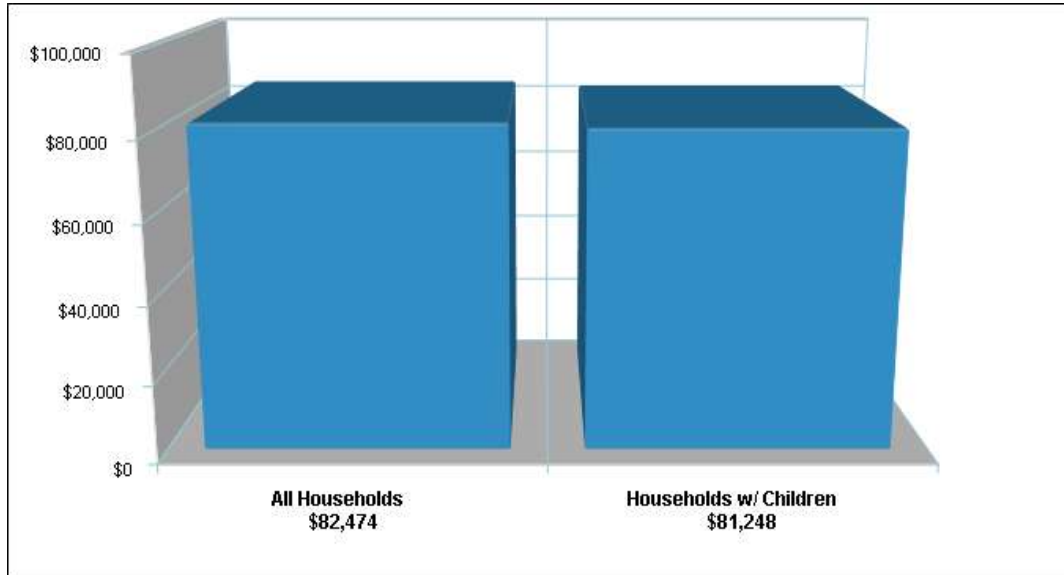

Location: Livermore, CA Household Income