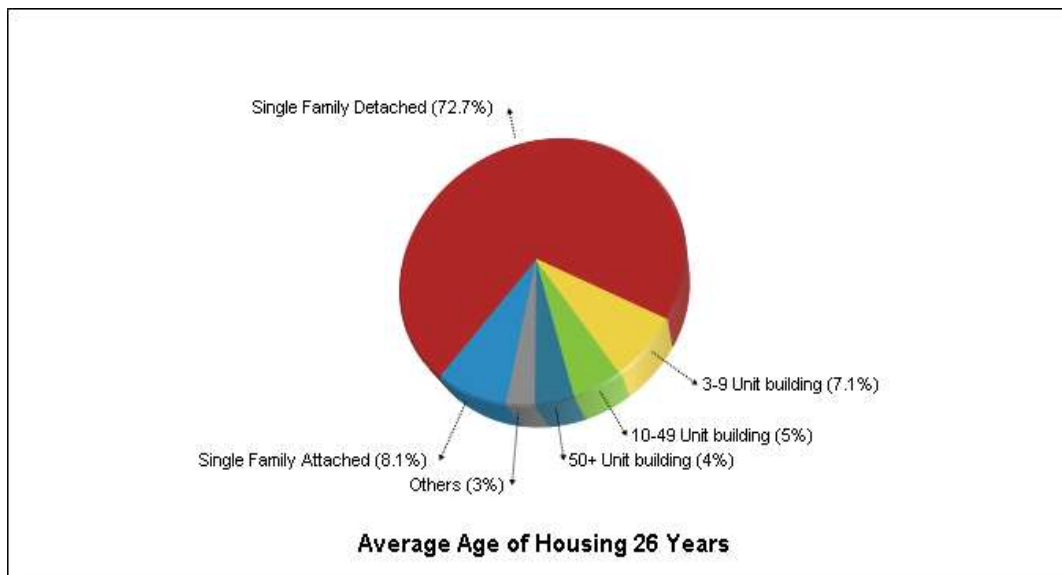

Location: Livermore, CA City/Area Housing Characteristics

Prepared by The Duggan Group
BROKER, REALTOR®