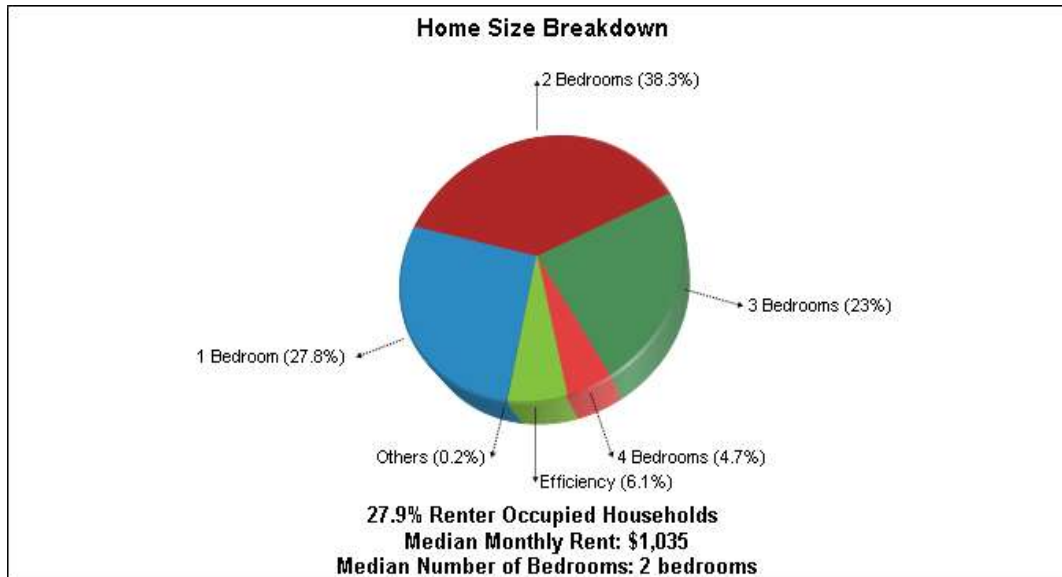

Location: Livermore, CA City/Area Rental