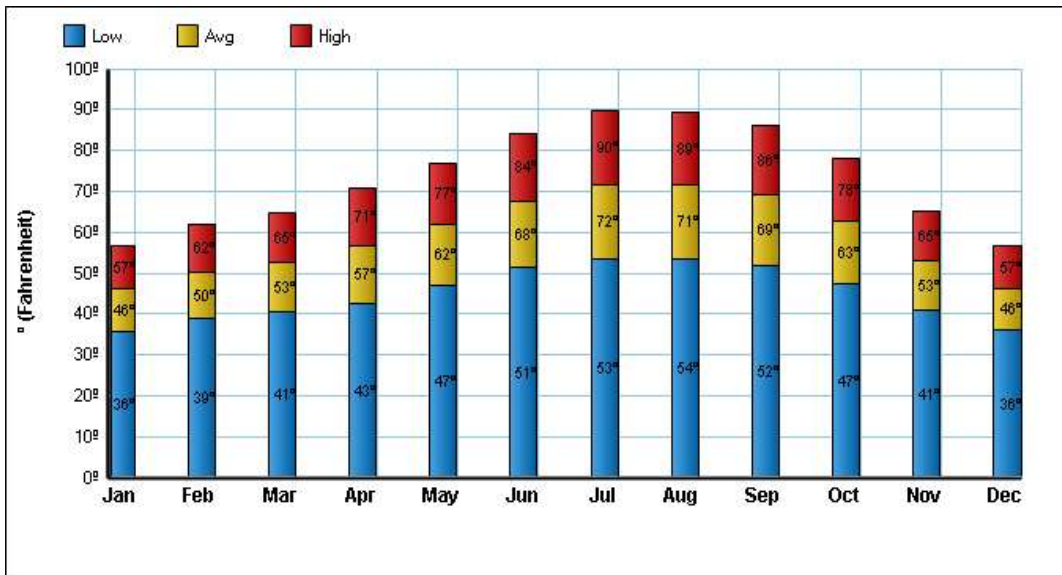

**Temperature
Measured at LIVERMORE (elevation: 480ft.)**

Prepared by The Duggan Group
BROKER, REALTOR®