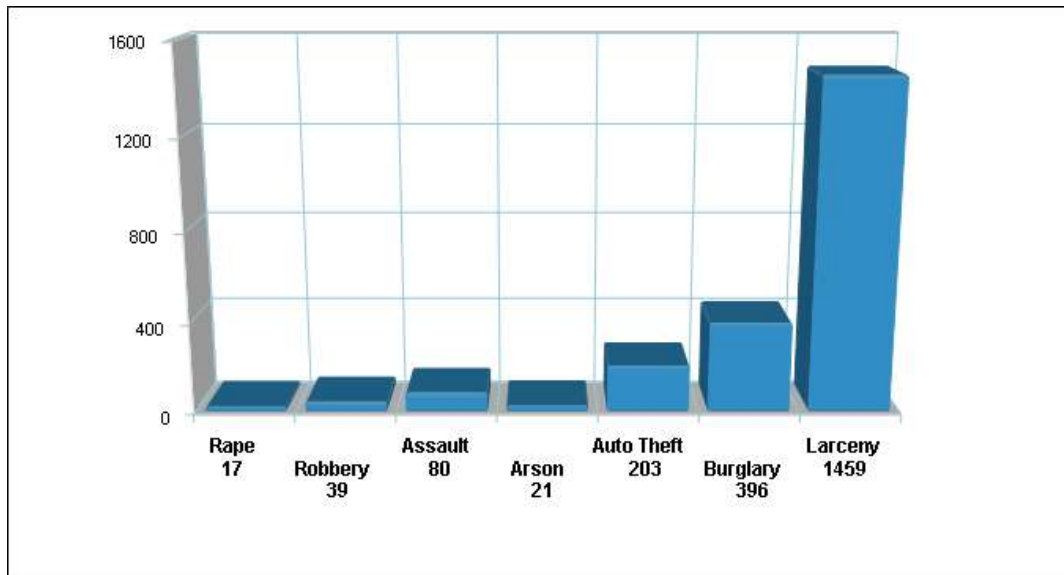

Location: Livermore, CA City/Area Crime Incidents

Prepared by The Duggan Group
BROKER, REALTOR®