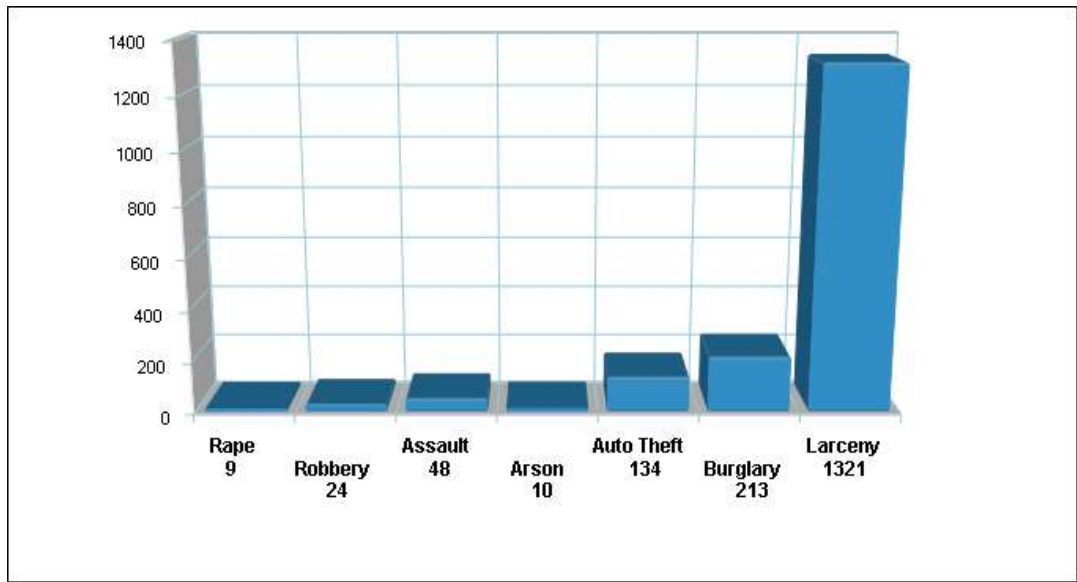

**Location: Pleasanton, CA
City/Area Crime Incidents**

Prepared by The Duggan Group
BROKER, REALTOR®