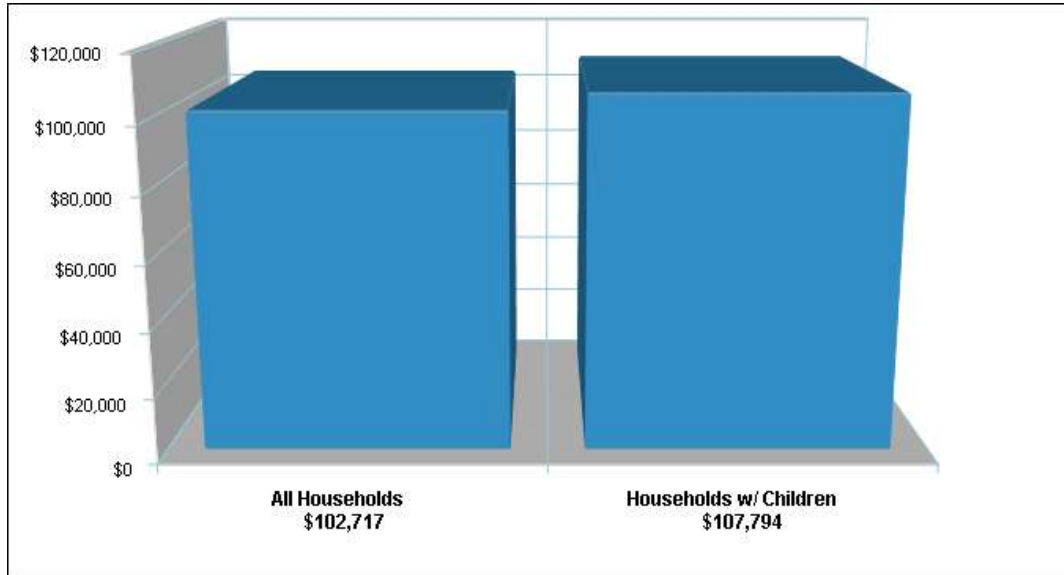

Location: Pleasanton, CA Household Income