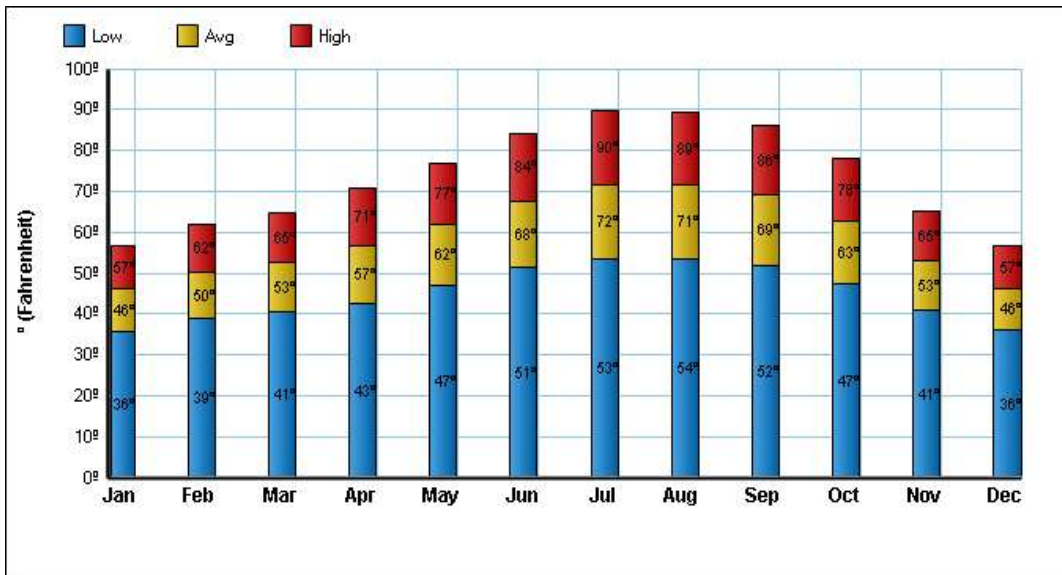

**Temperature
Measured at LIVERMORE (elevation: 480ft.)**

Prepared by The Duggan Group
BROKER, REALTOR®

Crime Information

Pleasanton

Prepared by The Duggan Group
BROKER, REALTOR®

Copyright eNeighborhoods, LLC The accuracy of all information is deemed reliable, but is not guaranteed.