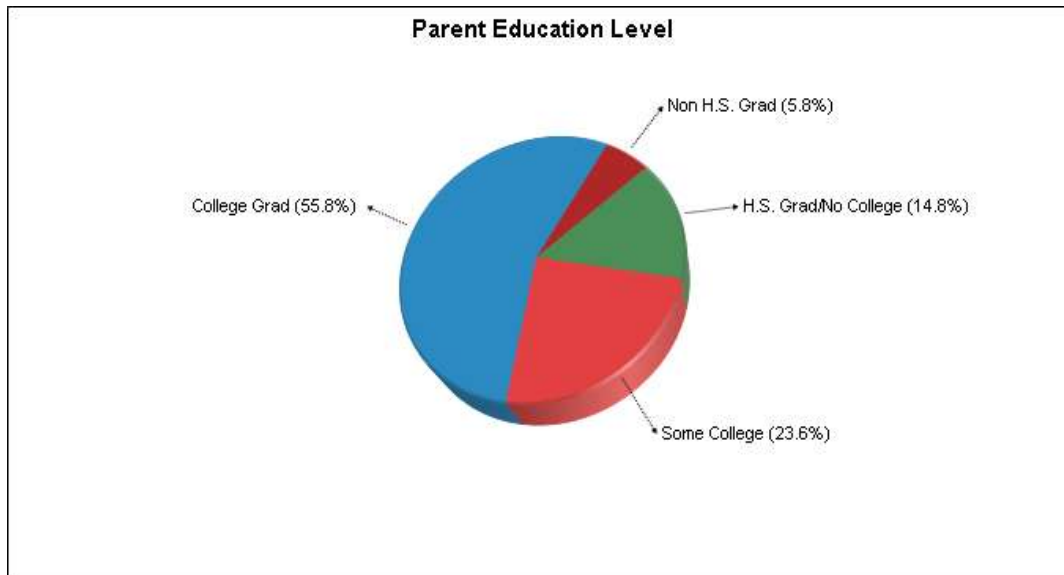

Students Taking ACT: N/A

Enrollment By Grade: PK--1 K-85 1-118 2-107 3-107 4-105 5-130

Prepared by The Duggan Group
BROKER, REALTOR®

Location: Pleasanton, CA Household Income

Location: Pleasanton, CA Parent Education Level