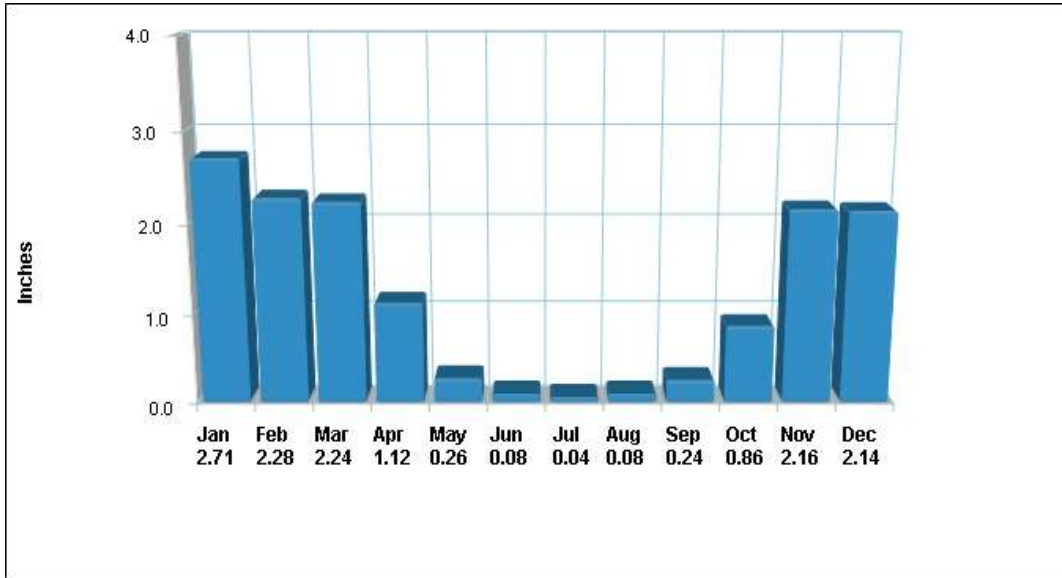

**Temperature
Measured at LIVERMORE (elevation: 480ft.)**

Prepared by The Duggan Group
BROKER, REALTOR®

Crime Information

Pleasanton

Prepared by The Duggan Group
BROKER, REALTOR®

Copyright eNeighborhoods, LLC The accuracy of all information is deemed reliable, but is not guaranteed.