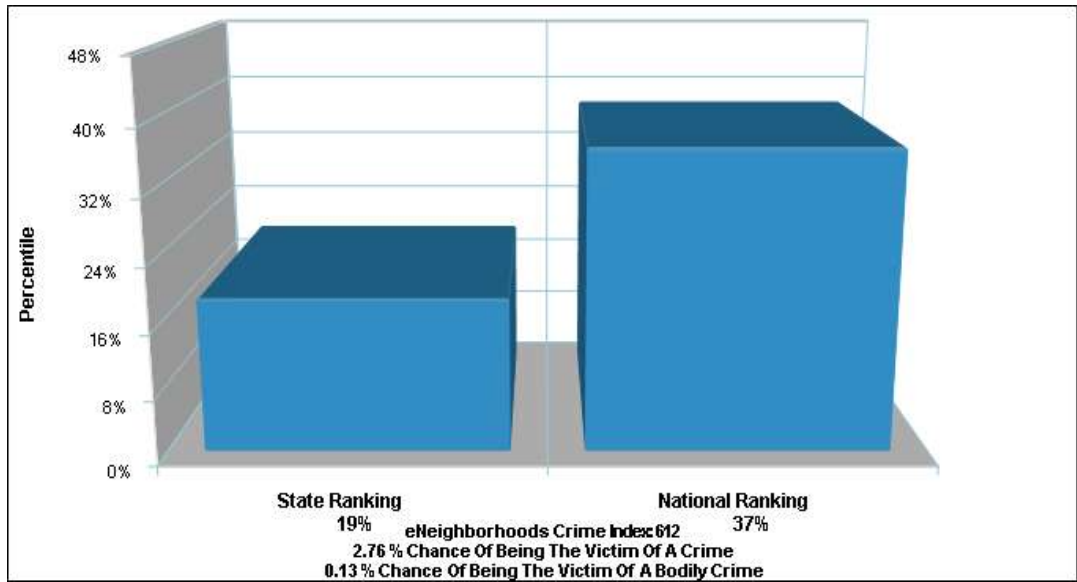

**Location: Pleasanton, CA
City/Area Crime Index**