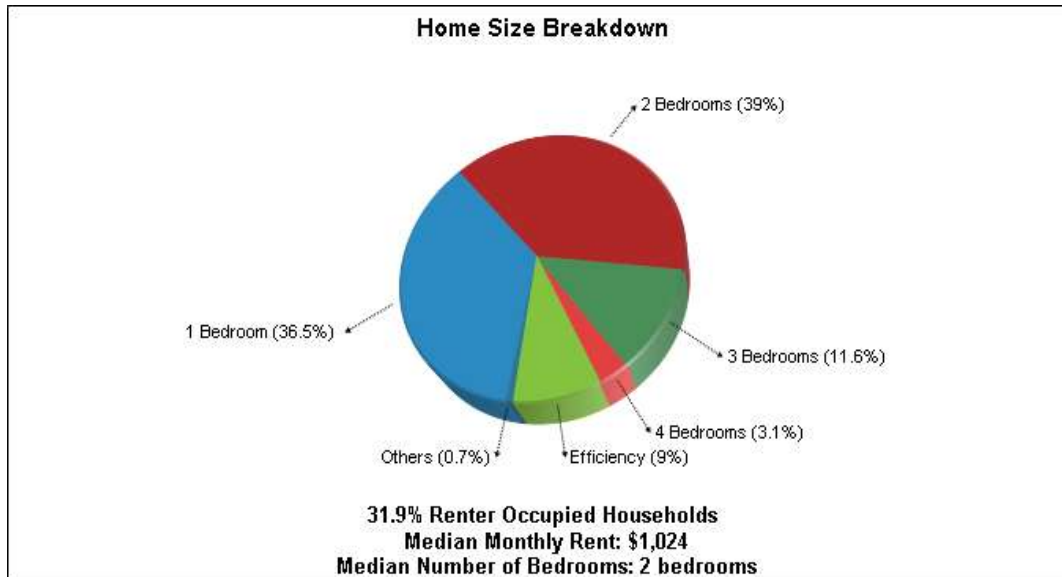

Location: Walnut Creek, CA City/Area Rental