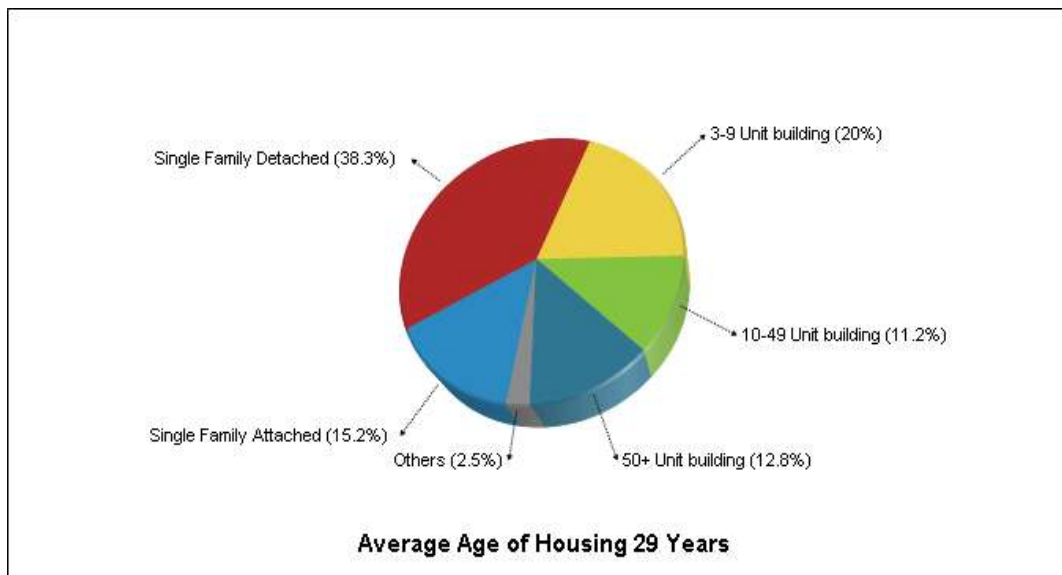

Location: Walnut Creek, CA City/Area Housing Characteristics

Prepared by The Duggan Group
BROKER, REALTOR®