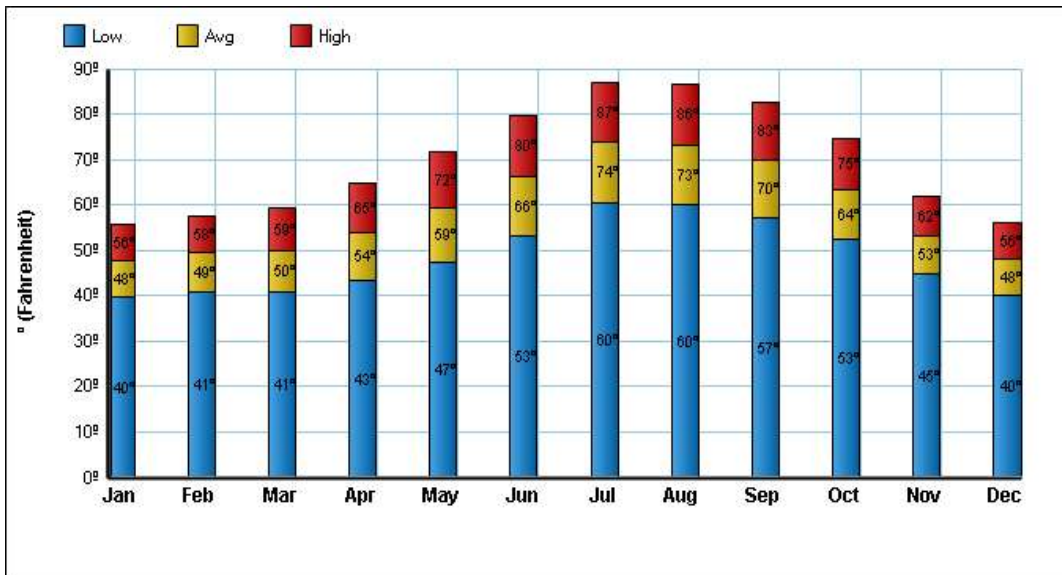

Temperature
Measured at MOUNT DIABLO JUNCTION (elevation: 2170ft.)

Prepared by The Duggan Group
BROKER, REALTOR®