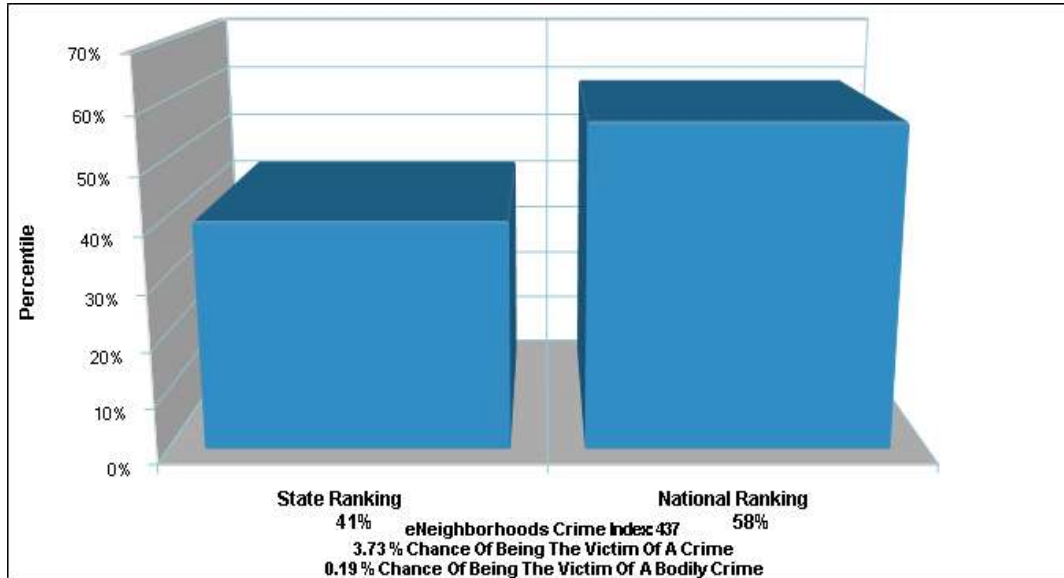

Location: Walnut Creek, CA City/Area Crime Index