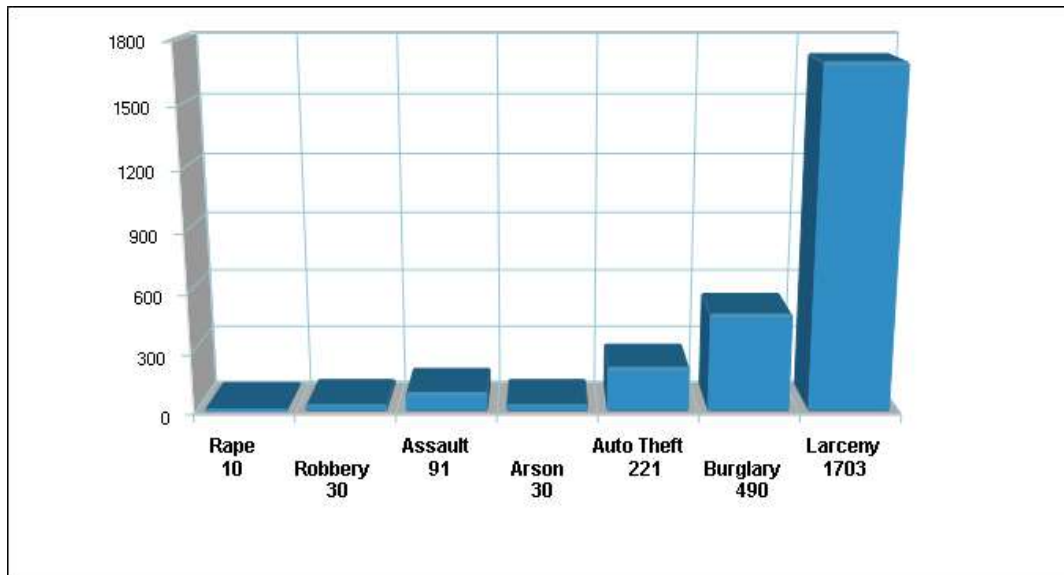

Location: Walnut Creek, CA City/Area Crime Incidents

Prepared by The Duggan Group
BROKER, REALTOR®