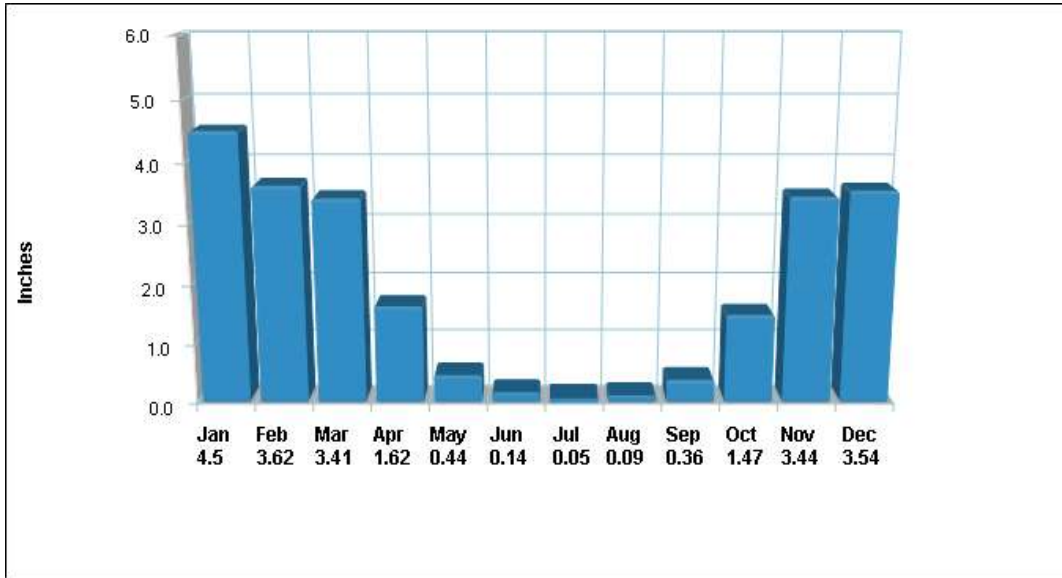

Climate Information

Walnut Creek

Prepared by The Duggan Group
BROKER, REALTOR®

Copyright eNeighborhoods, LLC The accuracy of all information is deemed reliable, but is not guaranteed.

Average Precipitation
Measured at MOUNT DIABLO JUNCTION (elevation: 2170ft.)