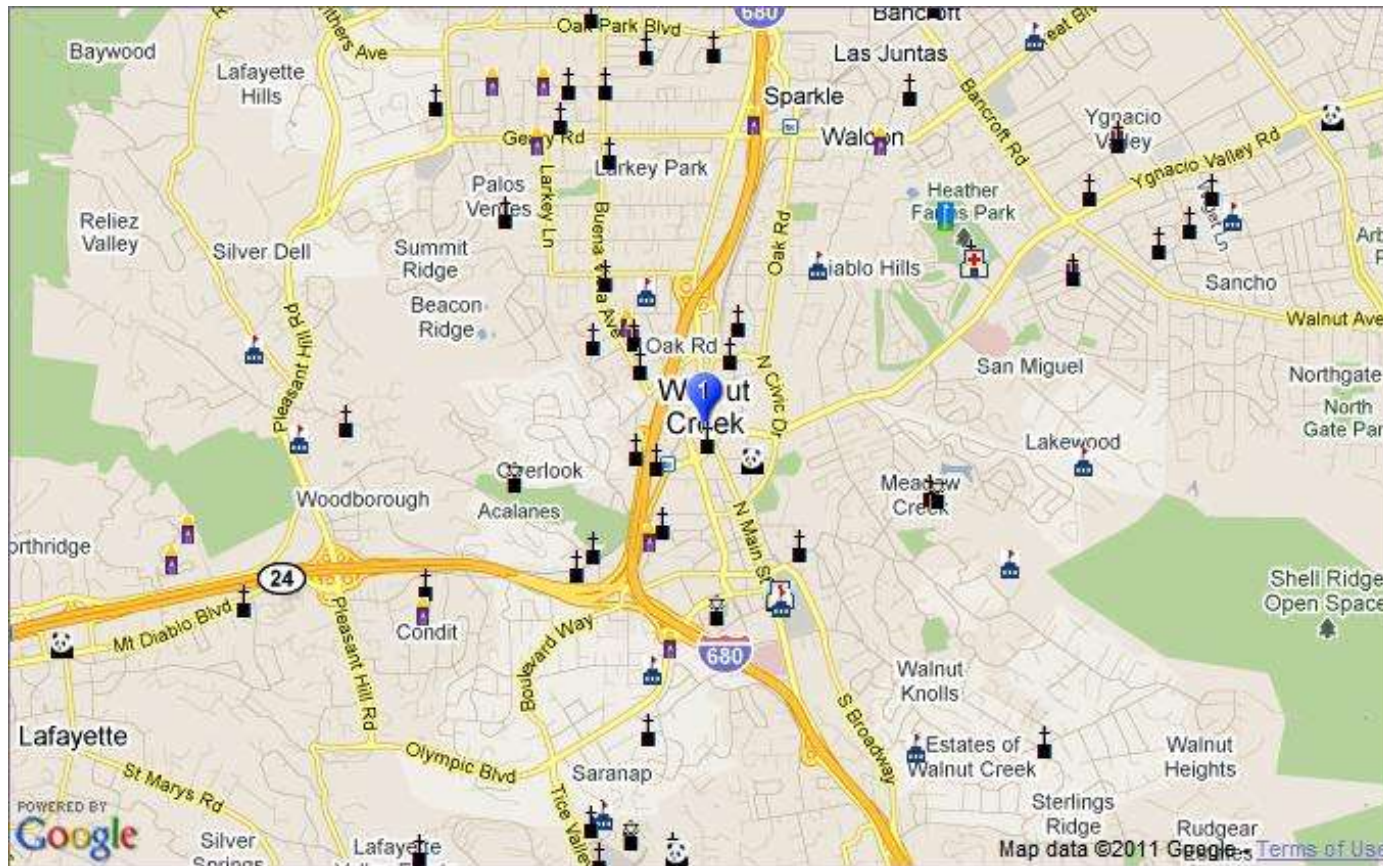

Walnut Creek

Prepared by The Duggan Group
BROKER, REALTOR®

Copyright eNeighborhoods, LLC The accuracy of all information is deemed reliable, but is not guaranteed.